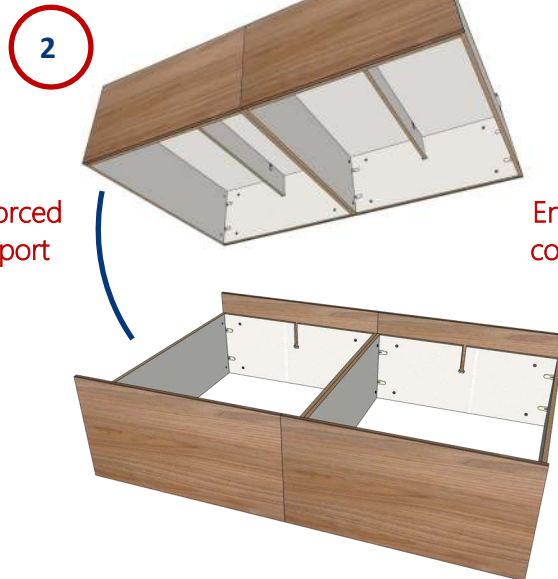

Robust internal reinforced linings for extra support