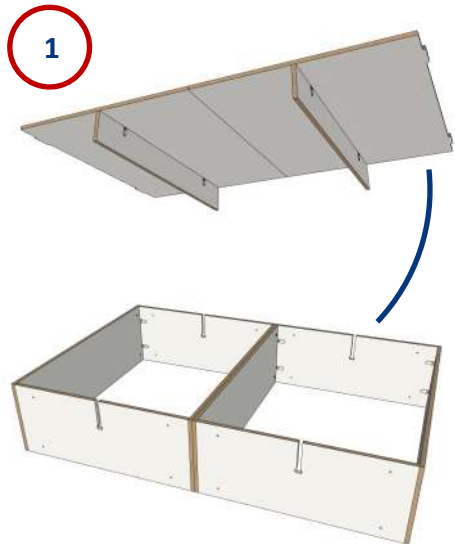

SPARTA PLUS Box Beds

Furniture that lasts...

Designed for the most challenging environments.

SPECIFICATIONS

Box Beds are designed with careful consideration for challenging environments. Available in 3ft and 4ft widths, all box beds take a standard 6ft 3 inches long mattress.

- -Heavily weighted carcass to deter misuse
- -Smooth rounded corners for additional safety
- -Solid internal reinforced linings
- -Box beds can be fixed to the floor if required
- -18mm Melamine faced MDF
- -Solid internal reinforced linings
- -Strength and stability tested for contact use
- -Delivered in 2 sections which are then easily fastened together

**EXTREME
DURABILITY**