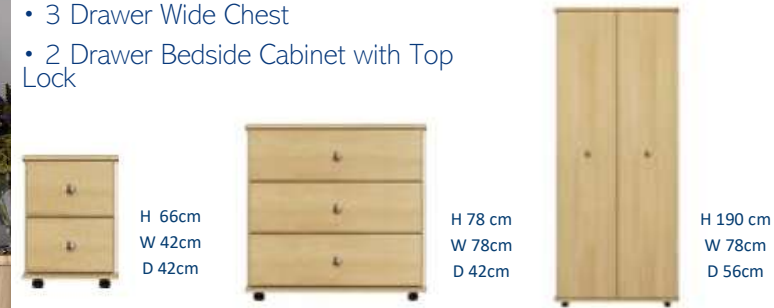

Maldon Bedroom Range

 Can Include Integral Lockable
 Medicine Cabinet in Wardrobe
 + £119.00 +VAT

Option 1

Option 1 SET INCLUDES:

- 2 Door Full Hanging Wardrobe
- 3 Drawer Wide Chest
- 2 Drawer Bedside Cabinet with Top Lock