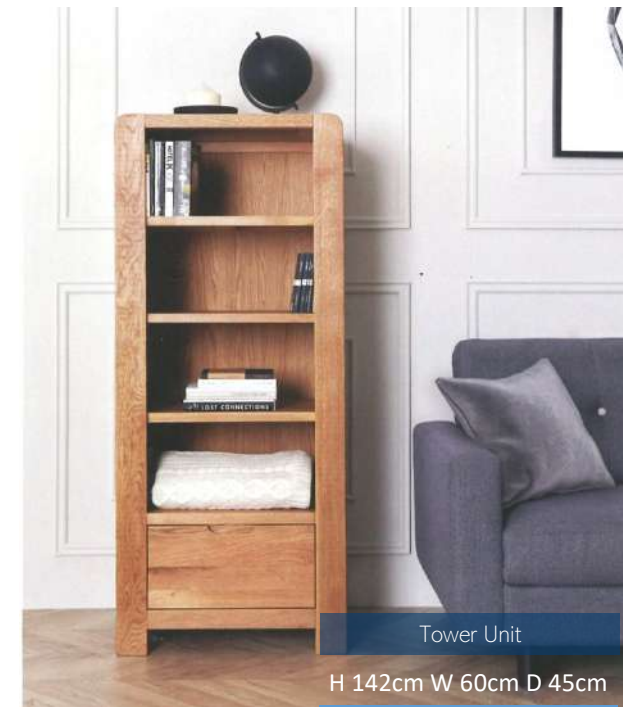

Small Sideboard

H 80cm W 98.5cm D 40cm

Large Sideboard

H 80cm W 140cm D 40cm

Solent Grey Side Upholstered Seat

OH 84cm OW 40cm
SH 49cm SW 46cm SD 46cm

Solent Grey Side Polished Seat

OH 84cm OW 40cm
SH 46cm SW 46cm SD 46cm

Compact Extending Table

H 77cm W 135/Extending to 175 cm D 80cm

Large Extending Table

H 77cm W 160/Extending to 210 cm D 90cm

Bench

H 46cm W 130cm D 35cm

Bergen Oak Living Range

Bergen is beautifully made from solid Oak and Oak veneers. The collection showcases many unique features including inset handles, soft rounded corners and exaggerated exposed wood grain.

Bergen offers two sized dining tables that can be paired with either the large or small sideboard.

Bergen living will be a fantastic addition.

Nest of Table

H 55cm W 50cm D 40cm

Coffee Table

H 50cm W 115cm D 55cm