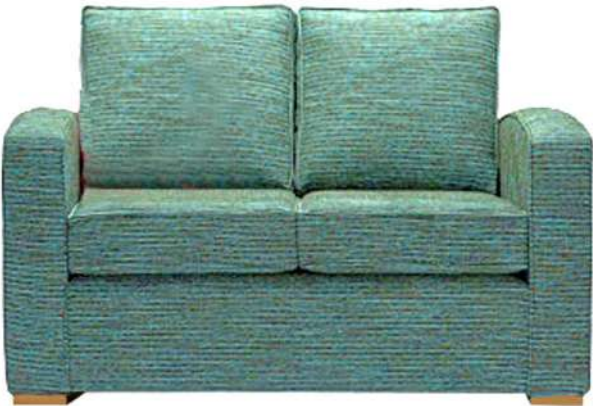

All available with Loose or Fixed Back Cushions

Comprehensive Catalogue available on Request

Somerset ULTRA

Somerset Ultra Plus Two Seater
OH 96cm OW 142cm SH 48cm SW 102cm

Geneva ULTRA

Geneva Ultra Plus Two Seater
OH 96cm OW 137cm SH 46cm SW 102cm SD 46cm