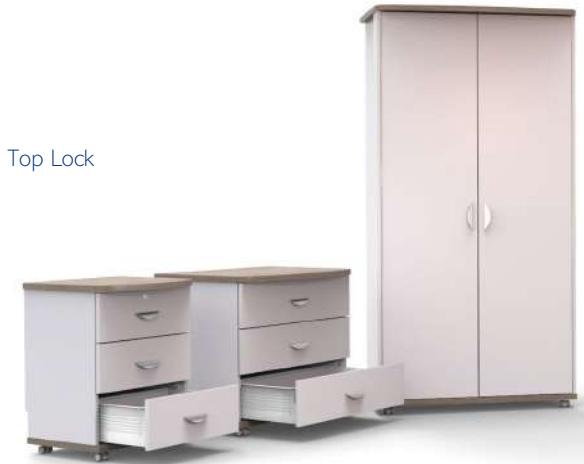

SPARTA PLUS Bedroom Furniture

Furniture that lasts...

Designed for the most challenging environments.

ROBUST, DURABLE & TOUGHENED FURNITURE

Special Specifications for Challenging Environments include metal drawer box for bedside and 3 drawer chest, piano hinges on wardrobe with shelf included & braked caster wheels on all furniture.

- Top Lock on Bedside
- Metal Drawer Box
- Scoop Handles
- Rounded Edges
- Piano Hinges on Wardrobe
- Half Depth Anti-ligature Hanging Shelf
- Caster Wheels
- All Doors & Drawers can be lockable
- Non-removable Drawers

Option 1 SET INCLUDES:

- 2 Door Full Hanging Wardrobe
- 3 Drawer Wide Chest
- 3 Drawer Bedside Cabinet with Top Lock

EXTREME DURABILITY

EXTREME DURABILITY

Option 2 SET INCLUDES:

- 2 Door Full Hanging Wardrobe
- 3 Drawer Wide Chest
- 3 Drawer Bedside Cabinet with Top Lock
- SPARTA 3 ft Bed

Wood Colour : Light Grey Carcass
Top/Bottom Venetian Walnut

Wood Colour : Natural Nebraska

Box Bed

3'0" -195 x 96 x 50cm

4'0" -195 x 128 x 50cm