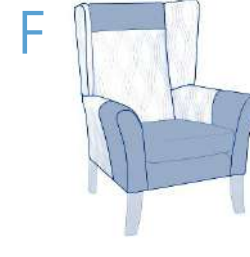

End of Arms + Top of Back + Arm Facings + Seat Cushion + Under Seat Cushion