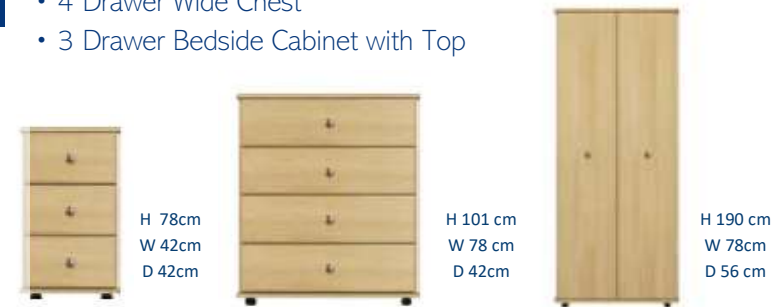

Option 2

Option 2 SET INCLUDES:

- 2 Door Full Hanging Wardrobe
- 4 Drawer Wide Chest
- 3 Drawer Bedside Cabinet with Top